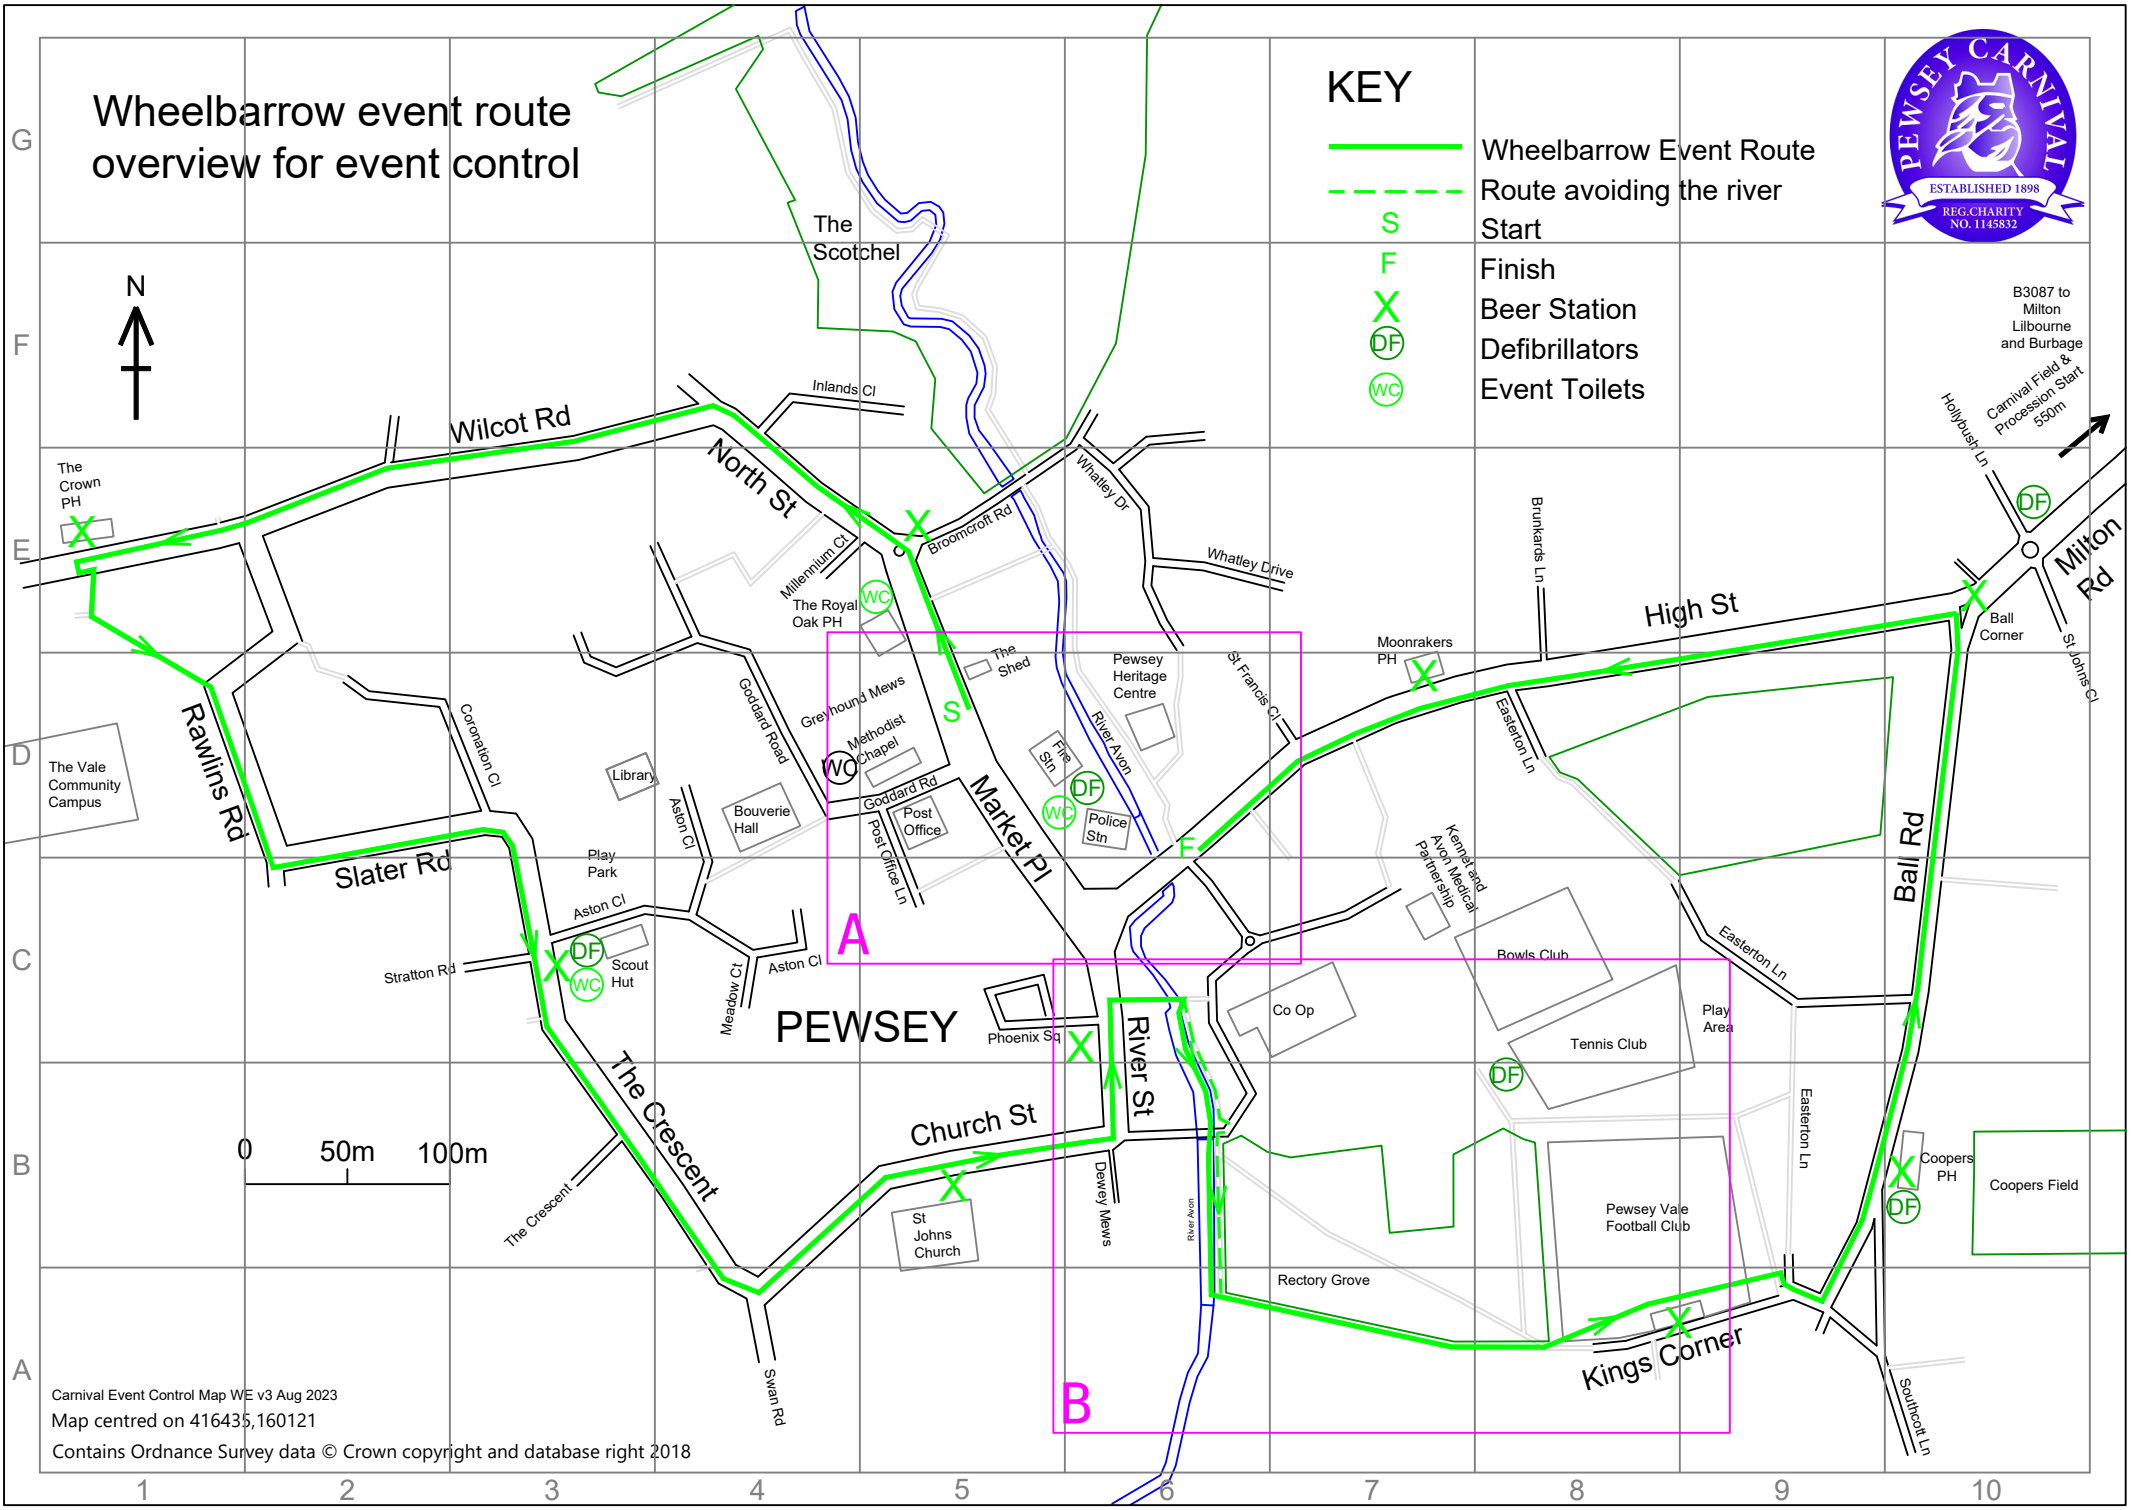

Wheelbarrow event route overview for event control

KEY

- Wheelbarrow Event Route
- - - - Route avoiding the river
- S Start
- F Finish
- X Beer Station
- DF Defibrillators
- WC Event Toilets

G
F
E
D
C
B
A

0 50m 100m

B3087 to Milton Libourne and Burbage and Burbage
 Carnival Field & Procession Start 550m
 Hollybush Ln

Coopers PH
 Coopers Field