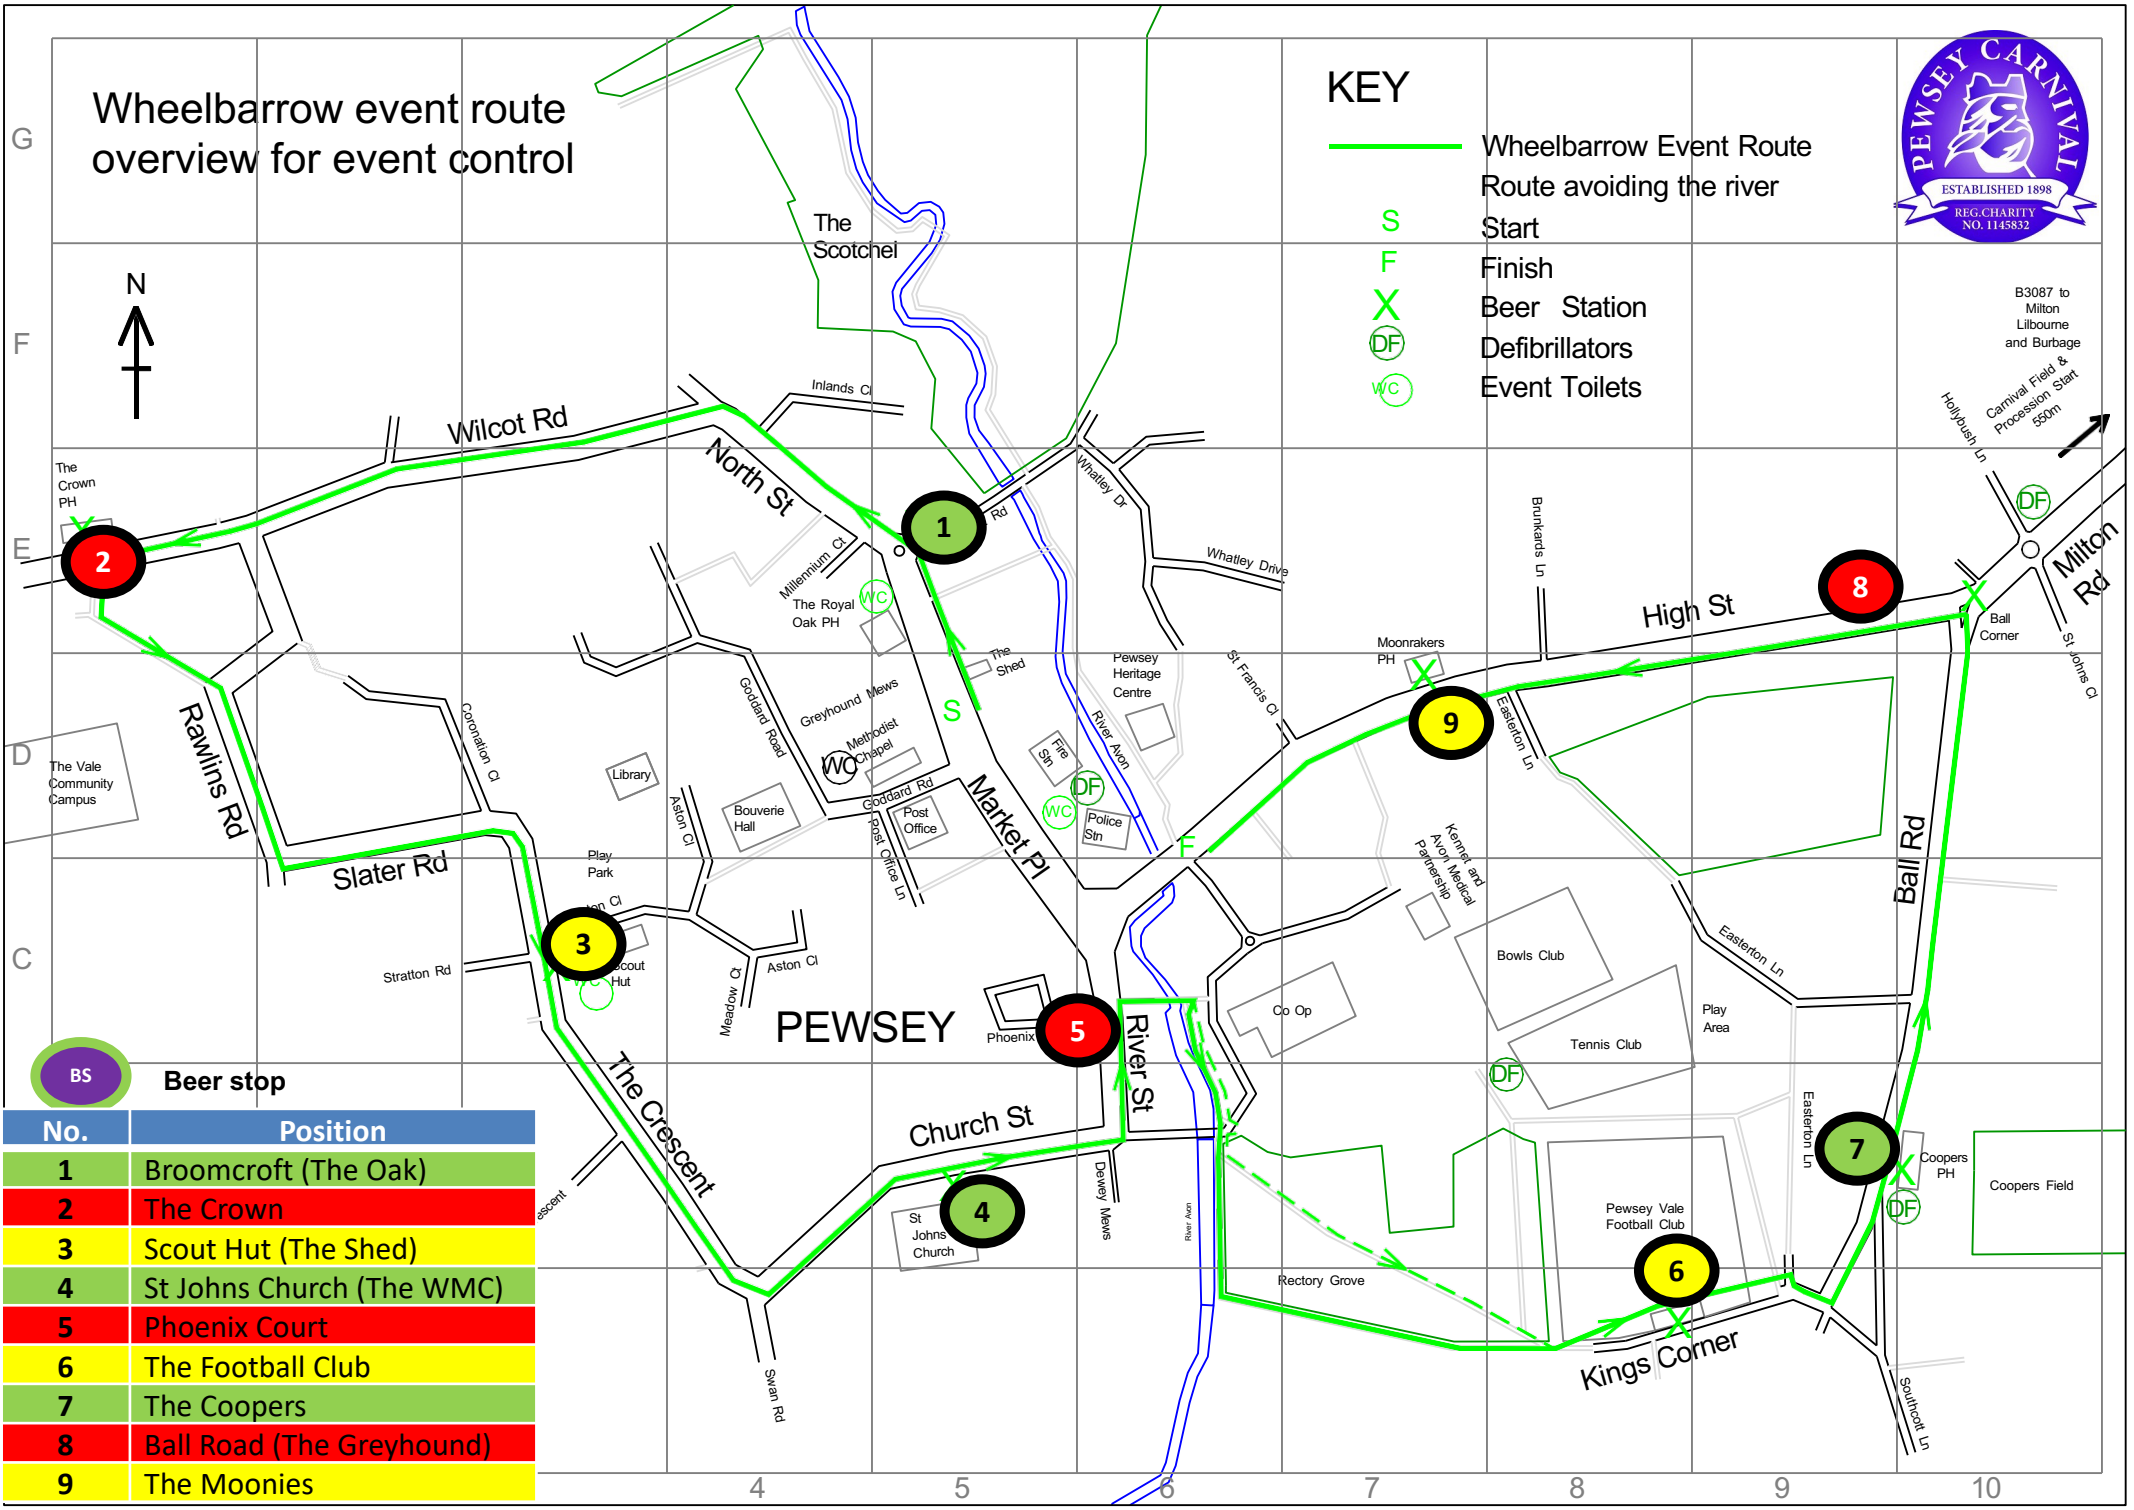

# Wheelbarrow event route overview for event control

## KEY

- Wheelbarrow Event Route
- - - Route avoiding the river
- S Start
- F Finish
- X Beer Station
- DF Defibrillators
- WC Event Toilets

B3087 to Milton Libourne and Burbage and Burbage  
Carnival Field & Procession Start 500m  
Hollybush Ln

BS Beer stop

No.	Position
1	Broomcroft (The Oak)
2	The Crown
3	Scout Hut (The Shed)
4	St Johns Church (The WMC)
5	Phoenix Court
6	The Football Club
7	The Coopers
8	Ball Road (The Greyhound)
9	The Moonies